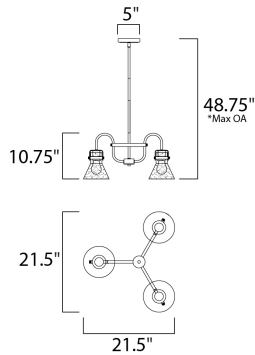

*max overall height

MEASUREMENTS

DIMENSION : 23.75" L x 21.5" W x 10.75" H
 MAX OAH : 48.75" OAH
 HANGING WEIGHT : 7.7 lb
 WIRE LENGTH : 120"

LAMPING

INPUT VOLTAGE : 120V
 BULB : 3 x 60W Incandescent E26 Medium , 180W Total
 BULB INCLUDED : (Included)
 DIMMABLE : Yes